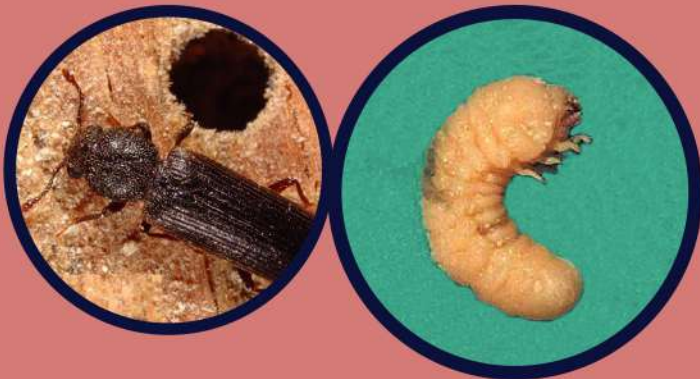

## Powderpost Beetles

Powderpost beetles are considered as one of the wood-boring pests that invade and damage wood furniture and structural wood.

### What does it look like?

Adult beetles are flattened, reddish to dark brown in colour. The larvae are white in colour, about 5mm when fully developed.

### Sign of infestation

Tiny, round exit holes on the infested wood created by the emerging adult beetles. People have often mistaken powderpost beetles and drywood termites. However, both pest species can be differentiated by the frass they produced.

### How does it infest the wood?

Beetles only attack hardwood, dry wood, and wood with high starch content. The adult beetles lay eggs only on bare or unfinished wood surfaces. Infestations can occur when beetles or larvae are transported into the building via wooden furniture. The larvae inflict damage as they create narrow tunnels within the wood while feeding.